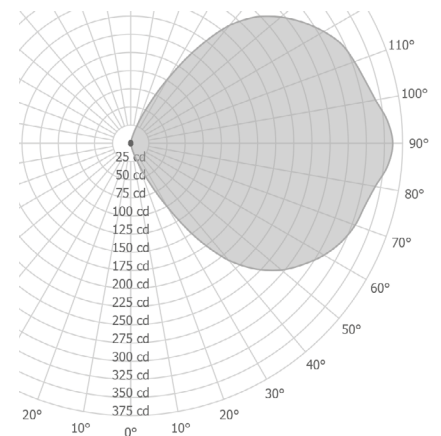

##### Size

27	27.0" [686mm]
39	39.0" [991mm]
51	51.0" [1295mm]
63	63.0" [1600mm]
Custom	

##### Wattage <sup>2,3</sup>

27"	L 8W (765lm)
39"	L 12W (1,225lm)
51"	L 17W (1,685lm)
63"	L 21W (2,140lm)

##### Example fixture number:

1825WL - W - 39 - L - 30 - 2 - RD - S - SA - 19

Size	
27	27" [686mm]
39	39" [991mm]
51	51" [1295mm]
63	63" [1600mm]
Custom	

\* 50mm wide extruded aluminum profile  
\* Fixture is ADA compliant